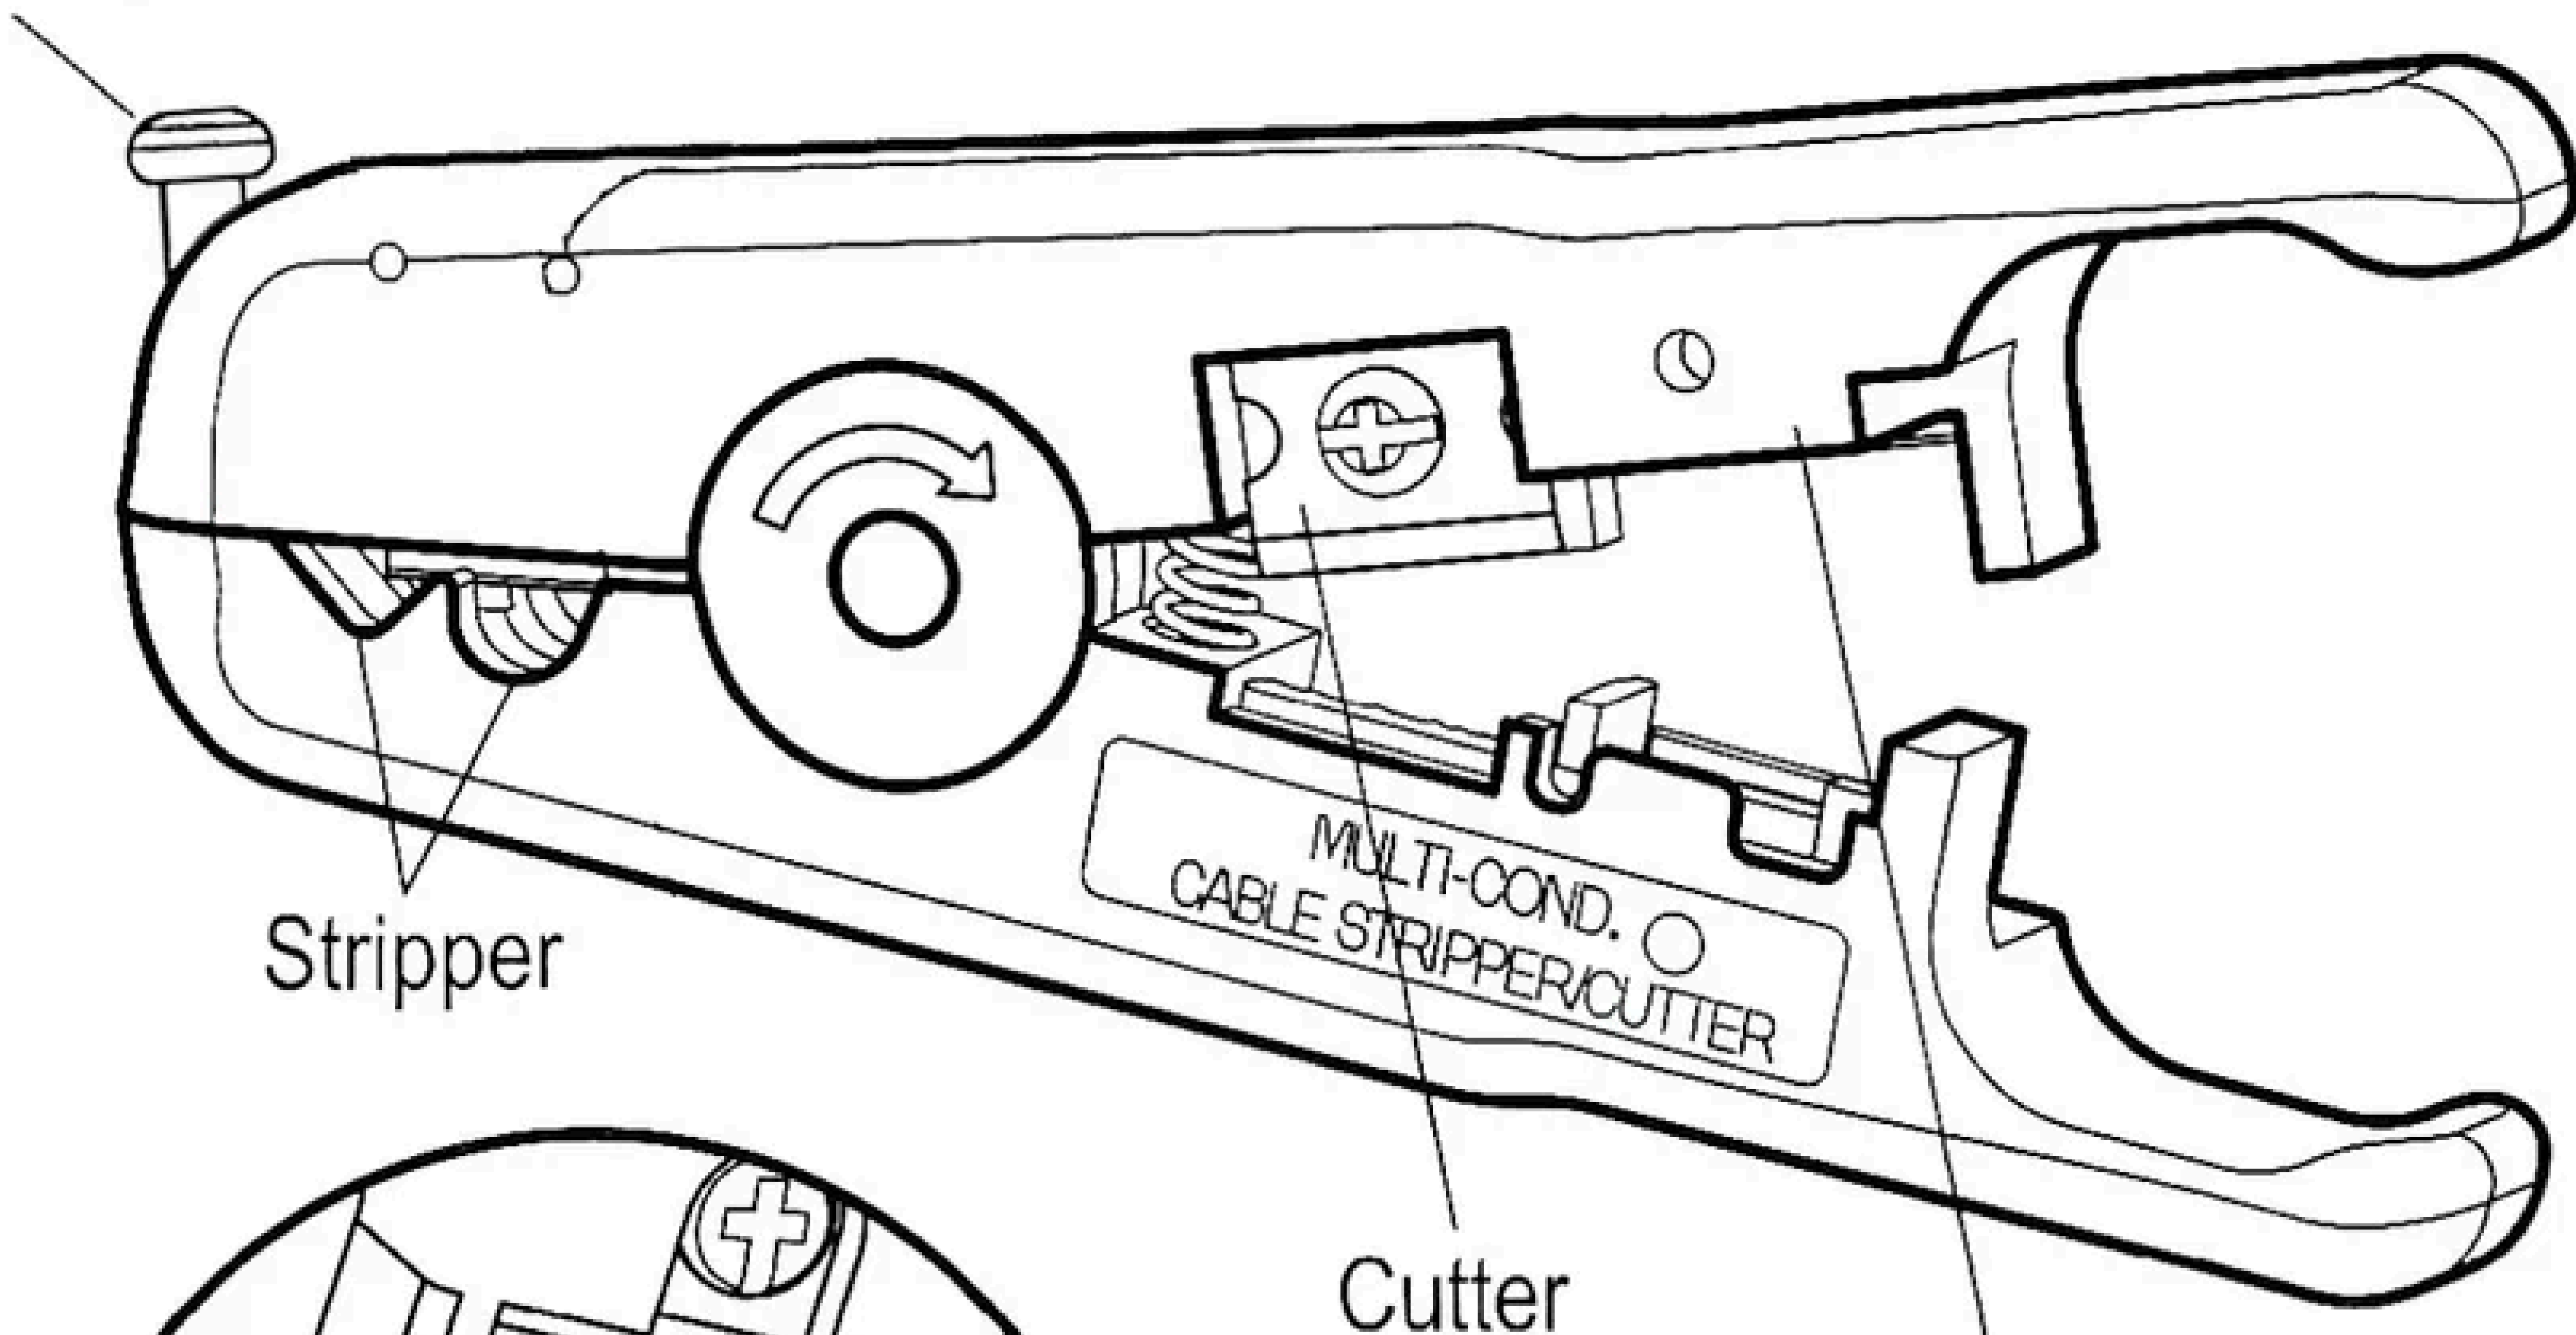

Blade depth
adjustment screw

Stripper

Cutter

Stripper for flat cable

1/2 inch

1/4 inch