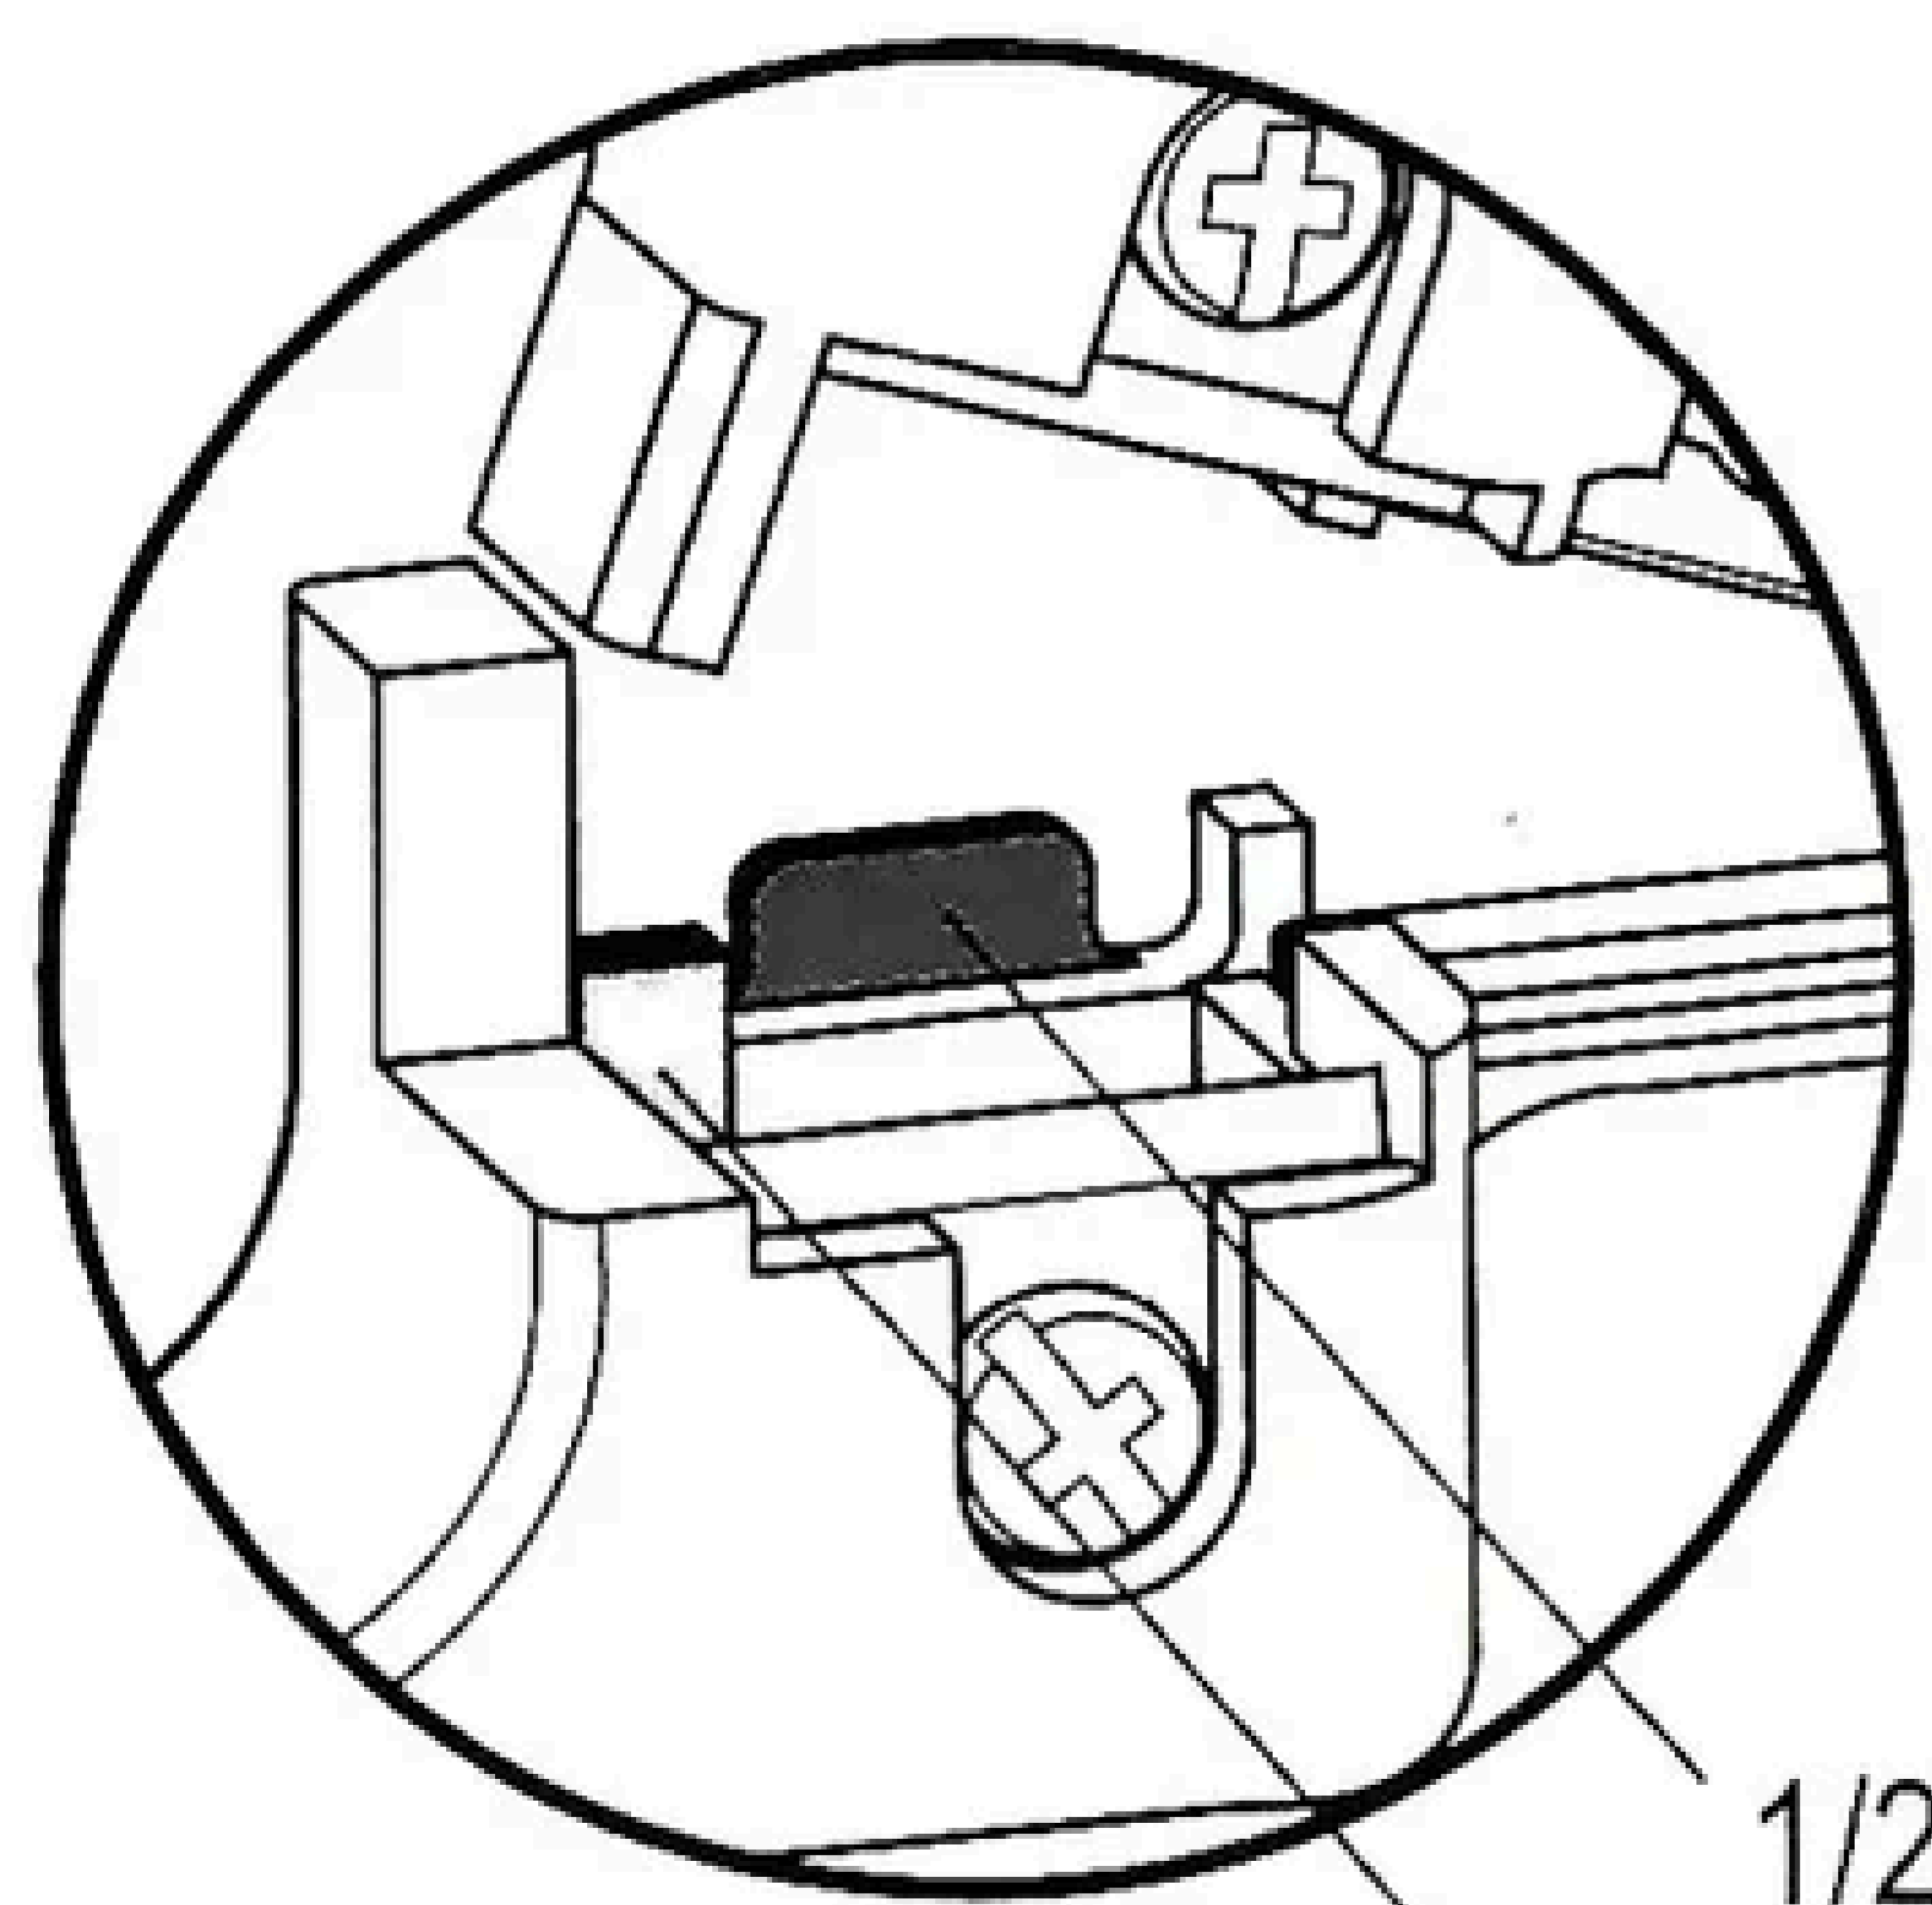

Blade depth
adjustment screw

Stripper

Cutter

Stripper for flat cable

1/2 inch

1/4 inch